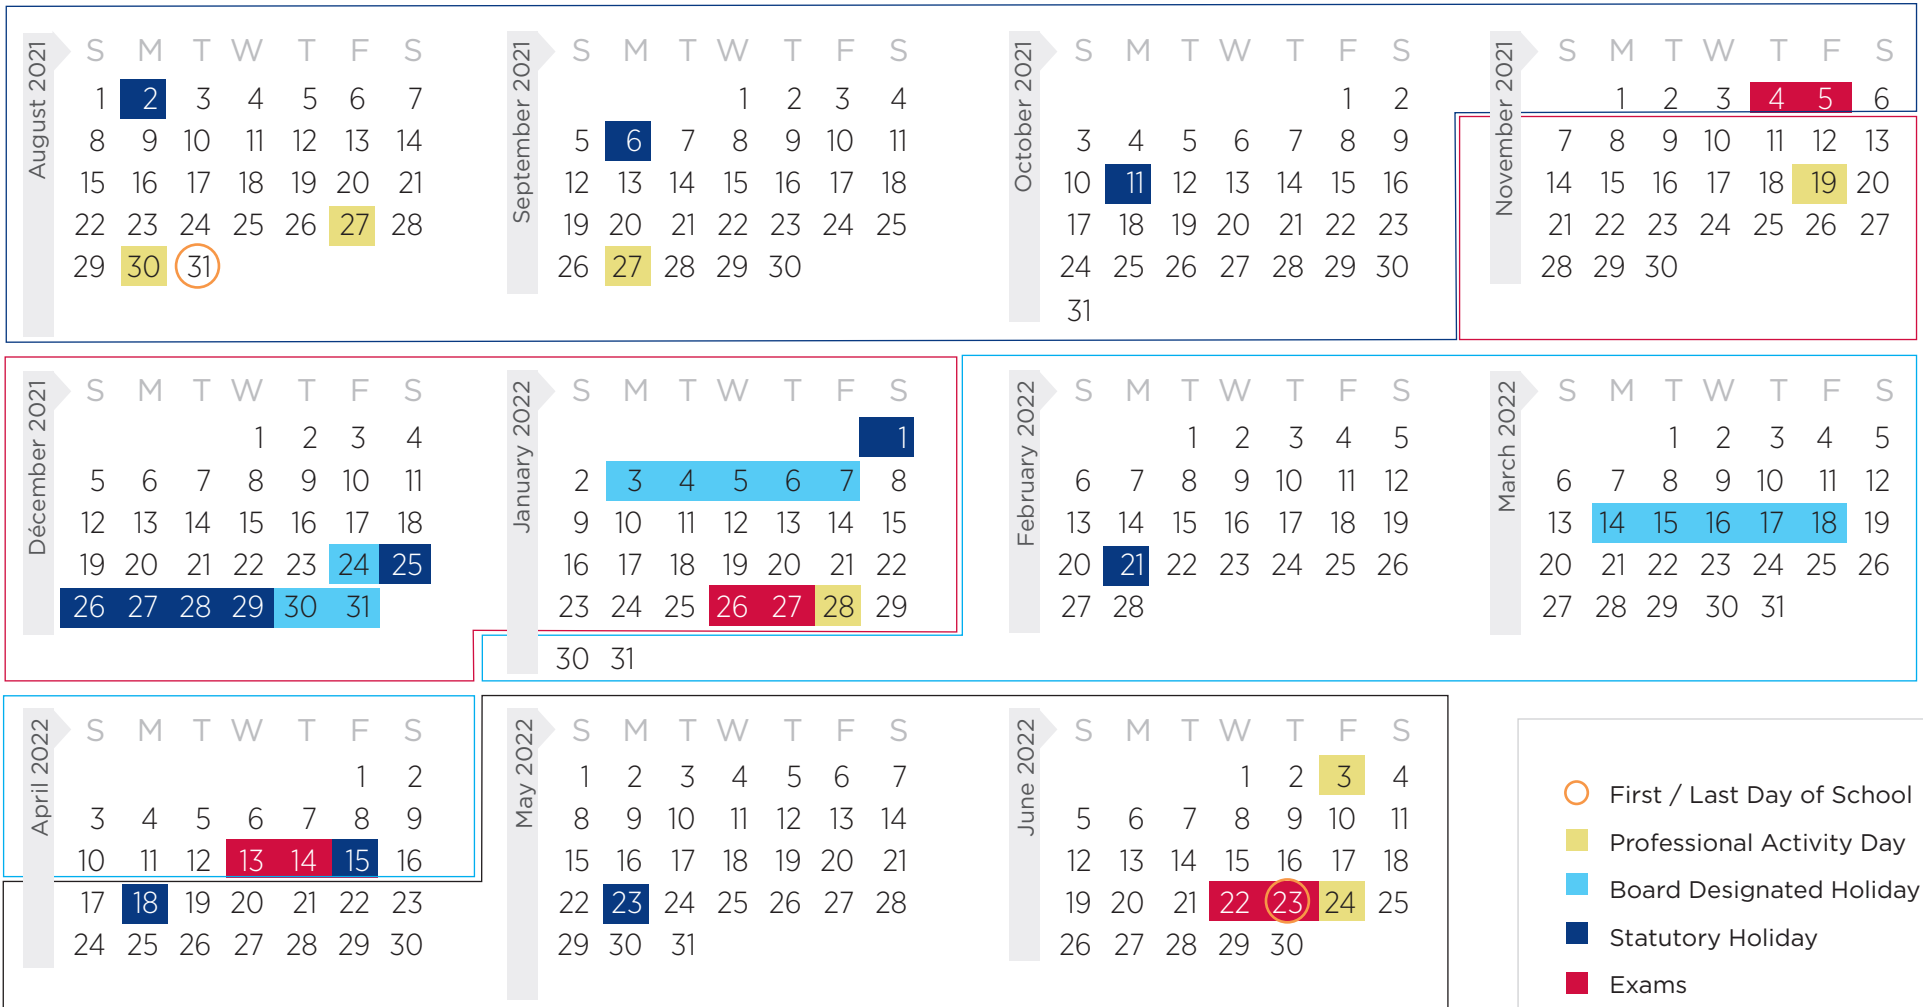

# SECONDARY

# 2021-2022 School Year Calendar

- Quarter 1
- Quarter 2
- Quarter 3
- Quarter 4

- First / Last Day of School
- Professional Activity Day
- Board Designated Holiday
- Statutory Holiday
- Exams