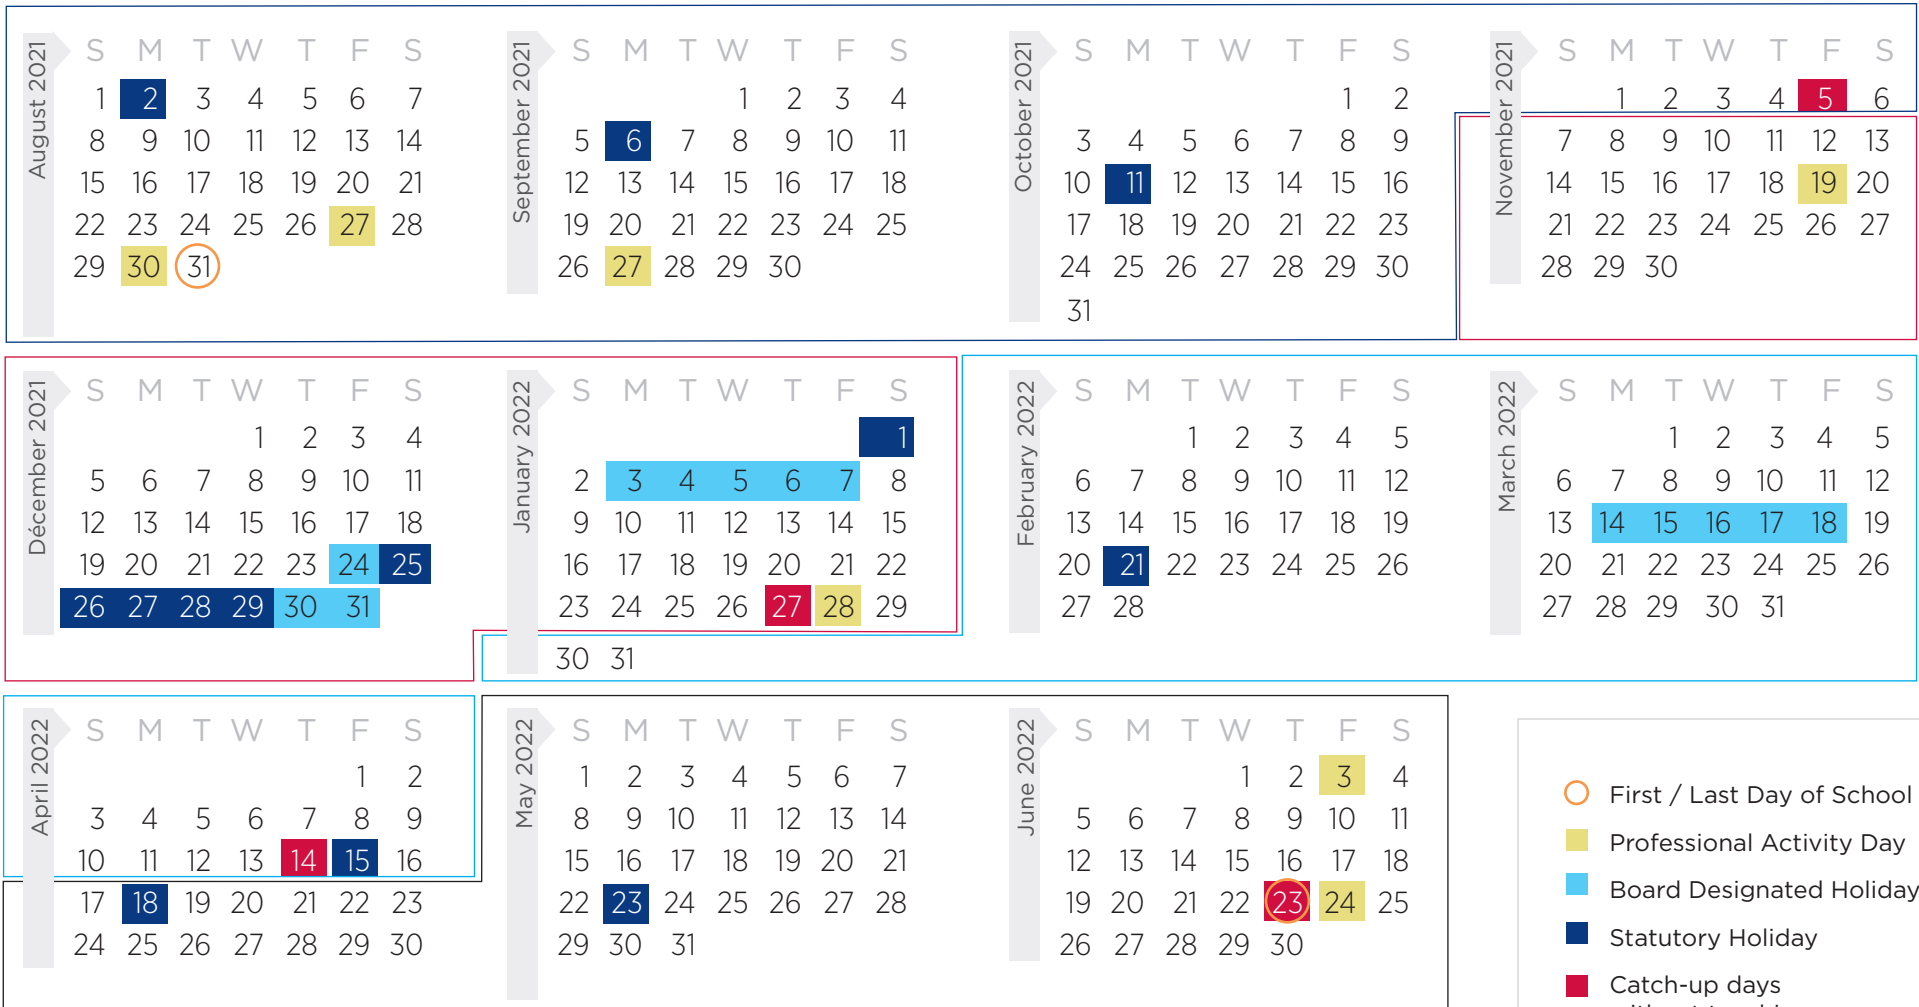

SECONDARY

2021-2022 School Year Calendar

☐ Quarter 1

☐ Quarter 2

☐ Quarter 3

☐ Quarter 4

- First / Last Day of School
- Professional Activity Day
- Board Designated Holiday
- Statutory Holiday
- Catch-up days without teaching